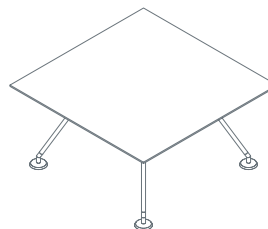

The Nomos table differs from the other components of the Nomos system for the size of its tubular frame (25 mm instead of 30 mm), for the angled shape of its base and for the fact that its toD is supported not by the usual structure but by dedicated castings. The toD rests on suckers in the glass version and is screwed to the aluminium supports in wood toD versions.

1NM4018: L 78¾" D 39½" H 25½" / 28¼"
 1NM4013: L 86¾" D 39½" H 25½" / 28¼"
 1NM4024: L 94½" D 39½" H 25½" / 28¼"

1NM4014: L 110¼" D 39½" H 25½ / 28¼"

1NM4000: L 39½" D 39½"

1NM4611: L 94½" D 43¼" H 25½ / 28¼"

1NM4311: Ø 47¼" H 25½ / 28¼"
 1NM4312: Ø 55" H 25½ / 28¼"

1NM4031: L 47¼" D 47¼" H 25½ / 28¼"

1NM4321: Ø 78¾" H 28¼"

1NM4041: L 55" D 55" H 28¼"
 1NM4042: L 63" D 63" H 28¼"

*1NM4051: L 63" D 63" H 28¼"
 *1NM4052: L 78¾" D 78¾" H 28¼"