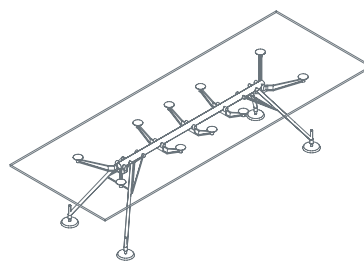

The Nomos table differs from the other components of the Nomos system for the size of its tubular frame (25 mm instead of 30 mm), for the angled shape of its base and for the fact that its toD is supported not by the usual structure but by dedicated castings. The toD rests on suckers in the glass version and is screwed to the aluminium supports in wood toD versions.

The Nomos table can be assembled in two heights, 72 cm and 65 cm, simply by including or excluding spacers between the toD and the supports.

To celebrate the 30th anniversary of the partnership between Tecno and Foster, a special edition of the Nomos table was produced in 2013 with a range of new tops including cement, solid black walnut, black marquina marble, smoked glass and polished black nickel for the base.

DESIGNER

Norman Foster

AWARDS

Compasso d'oro 1987

Nomos Table

1NM4011: L 63" D 31½" H 25½ / 28¼"
 1NM4015: L 71" D 31½" H 25½ / 28¼"
 1NM4016: L 71" D 35½" H 25½ / 28¼"
 1NM4012: L 63" D 39½" H 25½ / 28¼"
 1NM4017: L 71" D 39½" H 25½ / 28¼"

1NM4018: L 78¾" D 39½" H 25½" / 28¼"
 1NM4013: L 86¾" D 39½" H 25½" / 28¼"
 1NM4024: L 94½" D 39½" H 25½" / 28¼"

1NM4014: L 110¼" D 39½" H 25½ / 28¼"

1NM4000: L 39½" D 39½"

1NM4611: L 94½" D 43¼" H 25½ / 28¼"