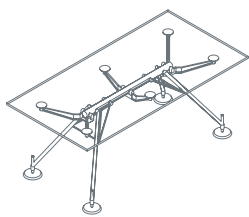

The Nomos table differs from the other components of the Nomos system for the size of its tubular frame (25 mm instead of 30 mm), for the angled shape of its base and for the fact that its toD is supported not by the usual structure but by dedicated castings. The toD rests on suckers in the glass version and is screwed to the aluminium supports in wood toD versions.

The Nomos table can be assembled in two heights, 72 cm and 65 cm, simply by including or excluding spacers between the toD and the supports.

To celebrate the 30th anniversary of the partnership between Tecno and Foster, a special edition of the Nomos table was produced in 2013 with a range of new tops including cement, solid black walnut, black marquina marble, smoked glass and polished black nickel for the base.

DESIGNER

Norman Foster

AWARDS

Compasso d'oro 1987

Nomos Table

1NM4011: L 63" D 31½" H 25½ / 28¼"
 1NM4015: L 71" D 31½" H 25½ / 28¼"
 1NM4016: L 71" D 35½" H 25½ / 28¼"
 1NM4012: L 63" D 39½" H 25½ / 28¼"
 1NM4017: L 71" D 39½" H 25½ / 28¼"

1NM4018: L 78¾" D 39½" H 25½" / 28¼"
 1NM4013: L 86¾" D 39½" H 25½" / 28¼"
 1NM4024: L 94½" D 39½" H 25½" / 28¼"

1NM4014: L 110¼" D 39½" H 25½ / 28¼"

1NM4000: L 39½" D 39½"

1NM4611: L 94½" D 43¼" H 25½ / 28¼"