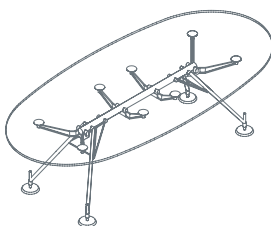

The Nomos table differs from the other components of the Nomos system for the size of its tubular frame (25 mm instead of 30 mm), for the angled shape of its base and for the fact that its toD is supported not by the usual structure but by dedicated castings. The toD rests on suckers in the glass version and is screwed to the aluminium supports in wood toD versions.

DESIGNER

Norman Foster

AWARDS

Compasso d'oro 1987

Nomos Table

1NM4011: L 63" D 31½" H 25½ / 28¼"
 1NM4015: L 71" D 31½" H 25½ / 28¼"
 1NM4016: L 71" D 35½" H 25½ / 28¼"
 1NM4012: L 63" D 39½" H 25½ / 28¼"
 1NM4017: L 71" D 39½" H 25½ / 28¼"

1NM4018: L 78¾" D 39½" H 25½" / 28¼"
 1NM4013: L 86¾" D 39½" H 25½" / 28¼"
 1NM4024: L 94½" D 39½" H 25½" / 28¼"

1NM4014: L 110¼" D 39½" H 25½ / 28¼"

1NM4000: L 39½" D 39½"

1NM4611: L 94½" D 43¼" H 25½ / 28¼"

1NM4311: Ø 47¼" H 25½ / 28¼"
 1NM4312: Ø 55" H 25½ / 28¼"

1NM4031: L 47¼" D 47¼" H 25½ / 28¼"

1NM4321: Ø 78¾" H 28¼"

1NM4041: L 55" D 55" H 28¼"
 1NM4042: L 63" D 63" H 28¼"

*1NM4051: L 63" D 63" H 28¼"
 *1NM4052: L 78¾" D 78¾" H 28¼"