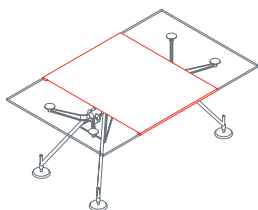

The Nomos table differs from the other components of the Nomos system for the size of its tubular frame (25 mm instead of 30 mm), for the angled shape of its base and for the fact that its toD is supported not by the usual structure but by dedicated castings. The toD rests on suckers in the glass version and is screwed to the aluminium supports in wood toD versions.

DESIGNER

Norman Foster

AWARDS

Compasso d'oro 1987

Nomos Table

1NM4011: L 63" D 31½" H 25½ / 28¼"
 1NM4015: L 71" D 31½" H 25½ / 28¼"
 1NM4016: L 71" D 35½" H 25½ / 28¼"
 1NM4012: L 63" D 39½" H 25½ / 28¼"
 1NM4017: L 71" D 39½" H 25½ / 28¼"

1NM4018: L 78¾" D 39½" H 25½" / 28¼"
 1NM4013: L 86¾" D 39½" H 25½" / 28¼"
 1NM4024: L 94½" D 39½" H 25½" / 28¼"

1NM4014: L 110¼" D 39½" H 25½ / 28¼"

1NM4000: L 39½" D 39½"

1NM4611: L 94½" D 43¼" H 25½ / 28¼"