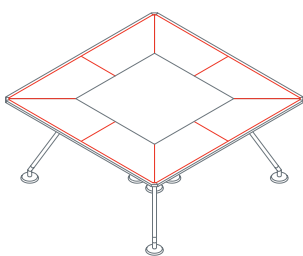

1NM4018: L 78¾" D 39½" H 25½" / 28¼"
 1NM4013: L 86¾" D 39½" H 25½" / 28¼"
 1NM4024: L 94½" D 39½" H 25½" / 28¼"

1NM4014: L 110¼" D 39½" H 25½ / 28¼"

1NM4000: L 39½" D 39½"

1NM4611: L 94½" D 43¼" H 25½ / 28¼"

1NM4311: Ø 47¼" H 25½ / 28¼"
 1NM4312: Ø 55" H 25½ / 28¼"

1NM4031: L 47¼" D 47¼" H 25½ / 28¼"

1NM4321: Ø 78¾" H 28¼"

1NM4041: L 55" D 55" H 28¼"
 1NM4042: L 63" D 63" H 28¼"

*1NM4051: L 63" D 63" H 28¼"
 *1NM4052: L 78¾" D 78¾" H 28¼"

1NM3021: L 63" D 63"
 1NM3022: L 78¾" D 78¾"

*set for leather insert 1NM3021/3022

Nomos Table

STRUCTURE

WHITE MATT PAINTED

DARK GREY MATT PAINTED

CHROME

POLISHED BLACK NICKEL