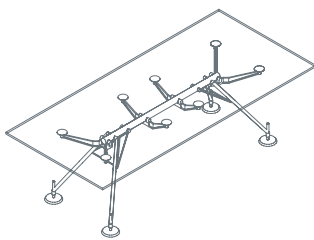

The Nomos table differs from the other components of the Nomos system for the size of its tubular frame (25 mm instead of 30 mm), for the angled shape of its base and for the fact that its toD is supported not by the usual structure but by dedicated castings. The toD rests on suckers in the glass version and is screwed to the aluminium supports in wood toD versions.

The Nomos table can be assembled in two heights, 72 cm and 65 cm, simply by including or excluding spacers between the toD and the supports.

To celebrate the 30th anniversary of the partnership between Tecno and Foster, a special edition of the Nomos table was produced in 2013 with a range of new tops including cement, solid black walnut, black marquina marble, smoked glass and polished black nickel for the base.

DESIGNER

Norman Foster

AWARDS

Compasso d'oro 1987

Nomos Table

1NM4011: L 63" D 31½" H 25½ / 28¼"
 1NM4015: L 71" D 31½" H 25½ / 28¼"
 1NM4016: L 71" D 35½" H 25½ / 28¼"
 1NM4012: L 63" D 39½" H 25½ / 28¼"
 1NM4017: L 71" D 39½" H 25½ / 28¼"

1NM4018: L 78¾" D 39½" H 25½" / 28¼"
 1NM4013: L 86¾" D 39½" H 25½" / 28¼"
 1NM4024: L 94½" D 39½" H 25½" / 28¼"

1NM4014: L 110¼" D 39½" H 25½ / 28¼"

1NM4000: L 39½" D 39½"

1NM4611: L 94½" D 43¼" H 25½ / 28¼"